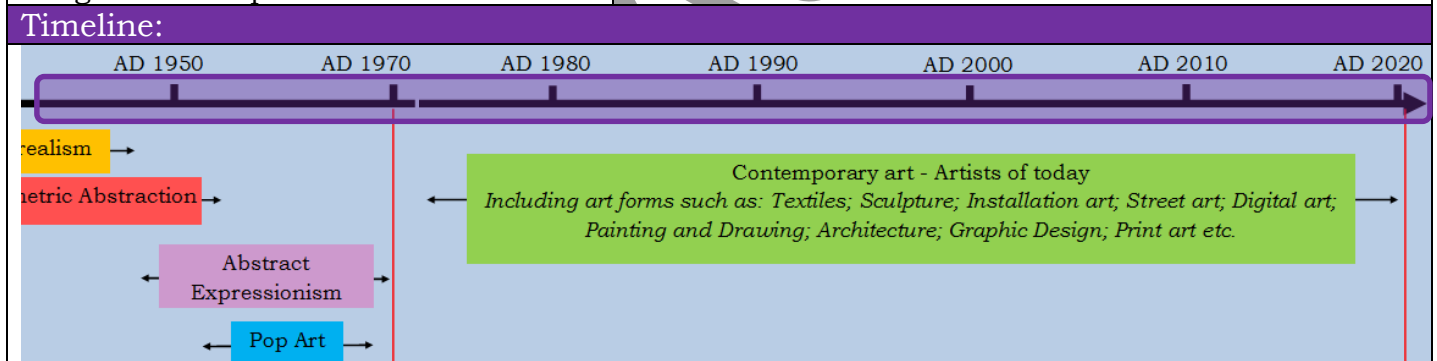

Focus artist:	Focus artwork:
<p style="text-align: center;">Concha García Zaera</p> <p>(1931 – Present) Concha García Zaera is an 87-year-old grandmother from Valencia, Spain, who has become a master at creating detailed landscape drawings using the computer program, Microsoft Paint. In recent years, she achieved internet fame by creating picturesque landscapes on her computer and posting them to Instagram. She was inspired by the images seen on postcards.</p> 	

Vocabulary I will need to know:	
Landscape	A picture that shows a view of an area
Foreground	The part of a picture or scene that is nearest to the front.
Background	The part of a picture or scene that is towards the back.
Cursor	A movable marker on a computer screen.
Pencil	A button/tool used to change the cursor to a pencil to draw lines.
Brushes	A button/tool used to change the style of the lines you can draw.
Fill with colour	A button/tool used to help you fill a drawn shape with colour.
Line	A button/tool used to help you draw different types of lines
Shapes	A button/tool used to help you draw different kinds of shapes.
Size	A button/tool used to change the thickness of the lines drawn.
Colour	A button/tool used to change the colour of the lines or shapes.
Rubber	A button/tool used to erase (remove) part of a picture.
Text	A button/tool used to add written words to a picture.
Edit	To change something to make it better.
Crop	A button/tool used to cut out parts of a picture.